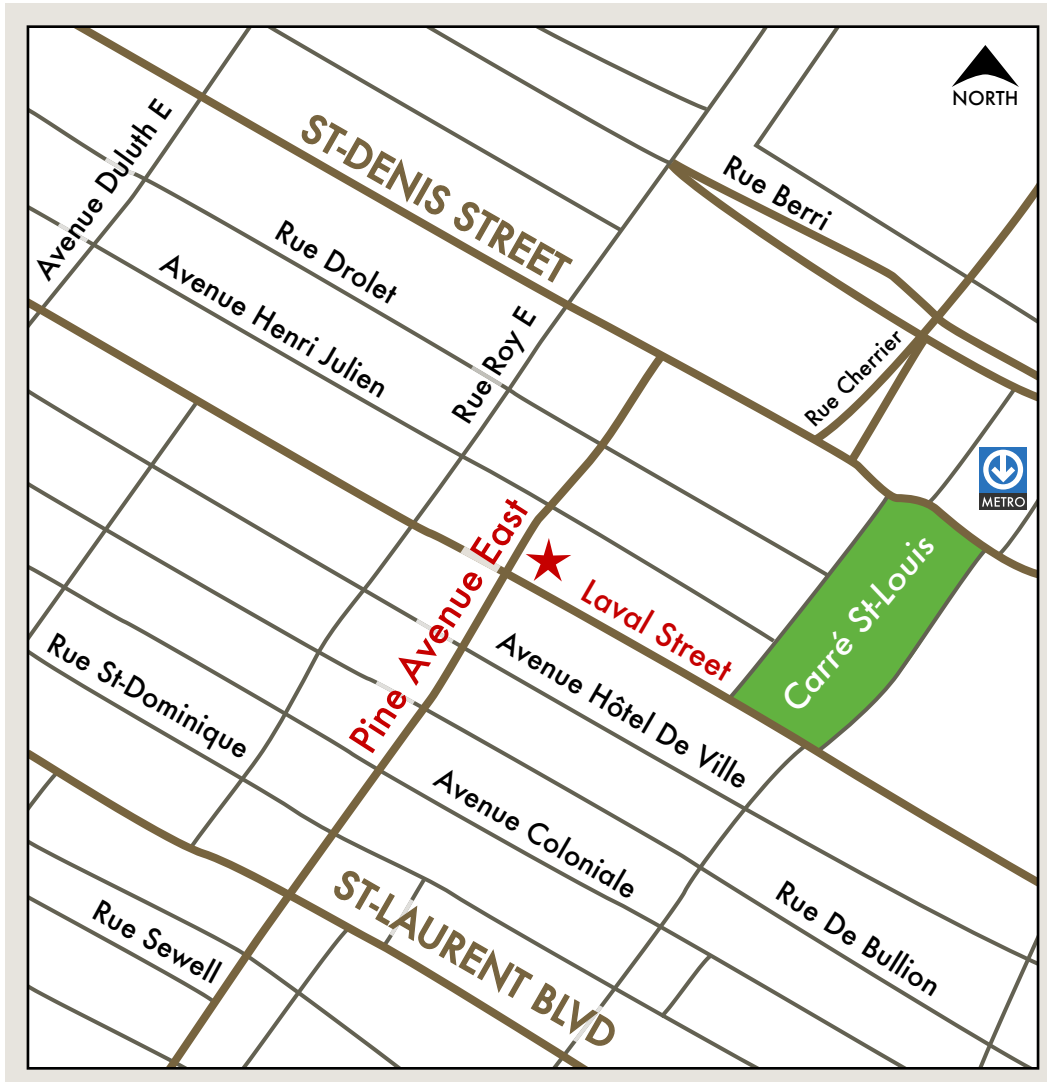

LALOUX

How to get to restaurant Laloux

Metro - Orange line [Côte Vertu - Henri Bourassa] - Sherbrooke Station

Take St-Denis Street exit. Cross Carré St-Louis and turn right on Laval Street at the end of the park. Walk along Laval Street for one block, until Pine Avenue. Turn right and you're at the door!